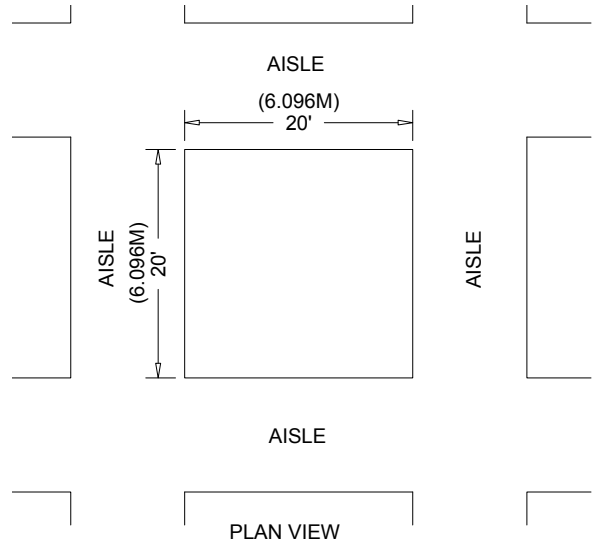

# Island Booth

An Island Booth is any size booth exposed to aisles on all four sides.

## Dimensions

An Island Booth is typically 20ft by 20ft (6.10m by 6.10m) or larger, although it may be configured differently.

## Use of Space

The entire cubic content of the space may be used up to the maximum allowable height, which is usually a range of 16ft to 20ft (4.88m to 6.10m), including signage.

FRONT VIEW